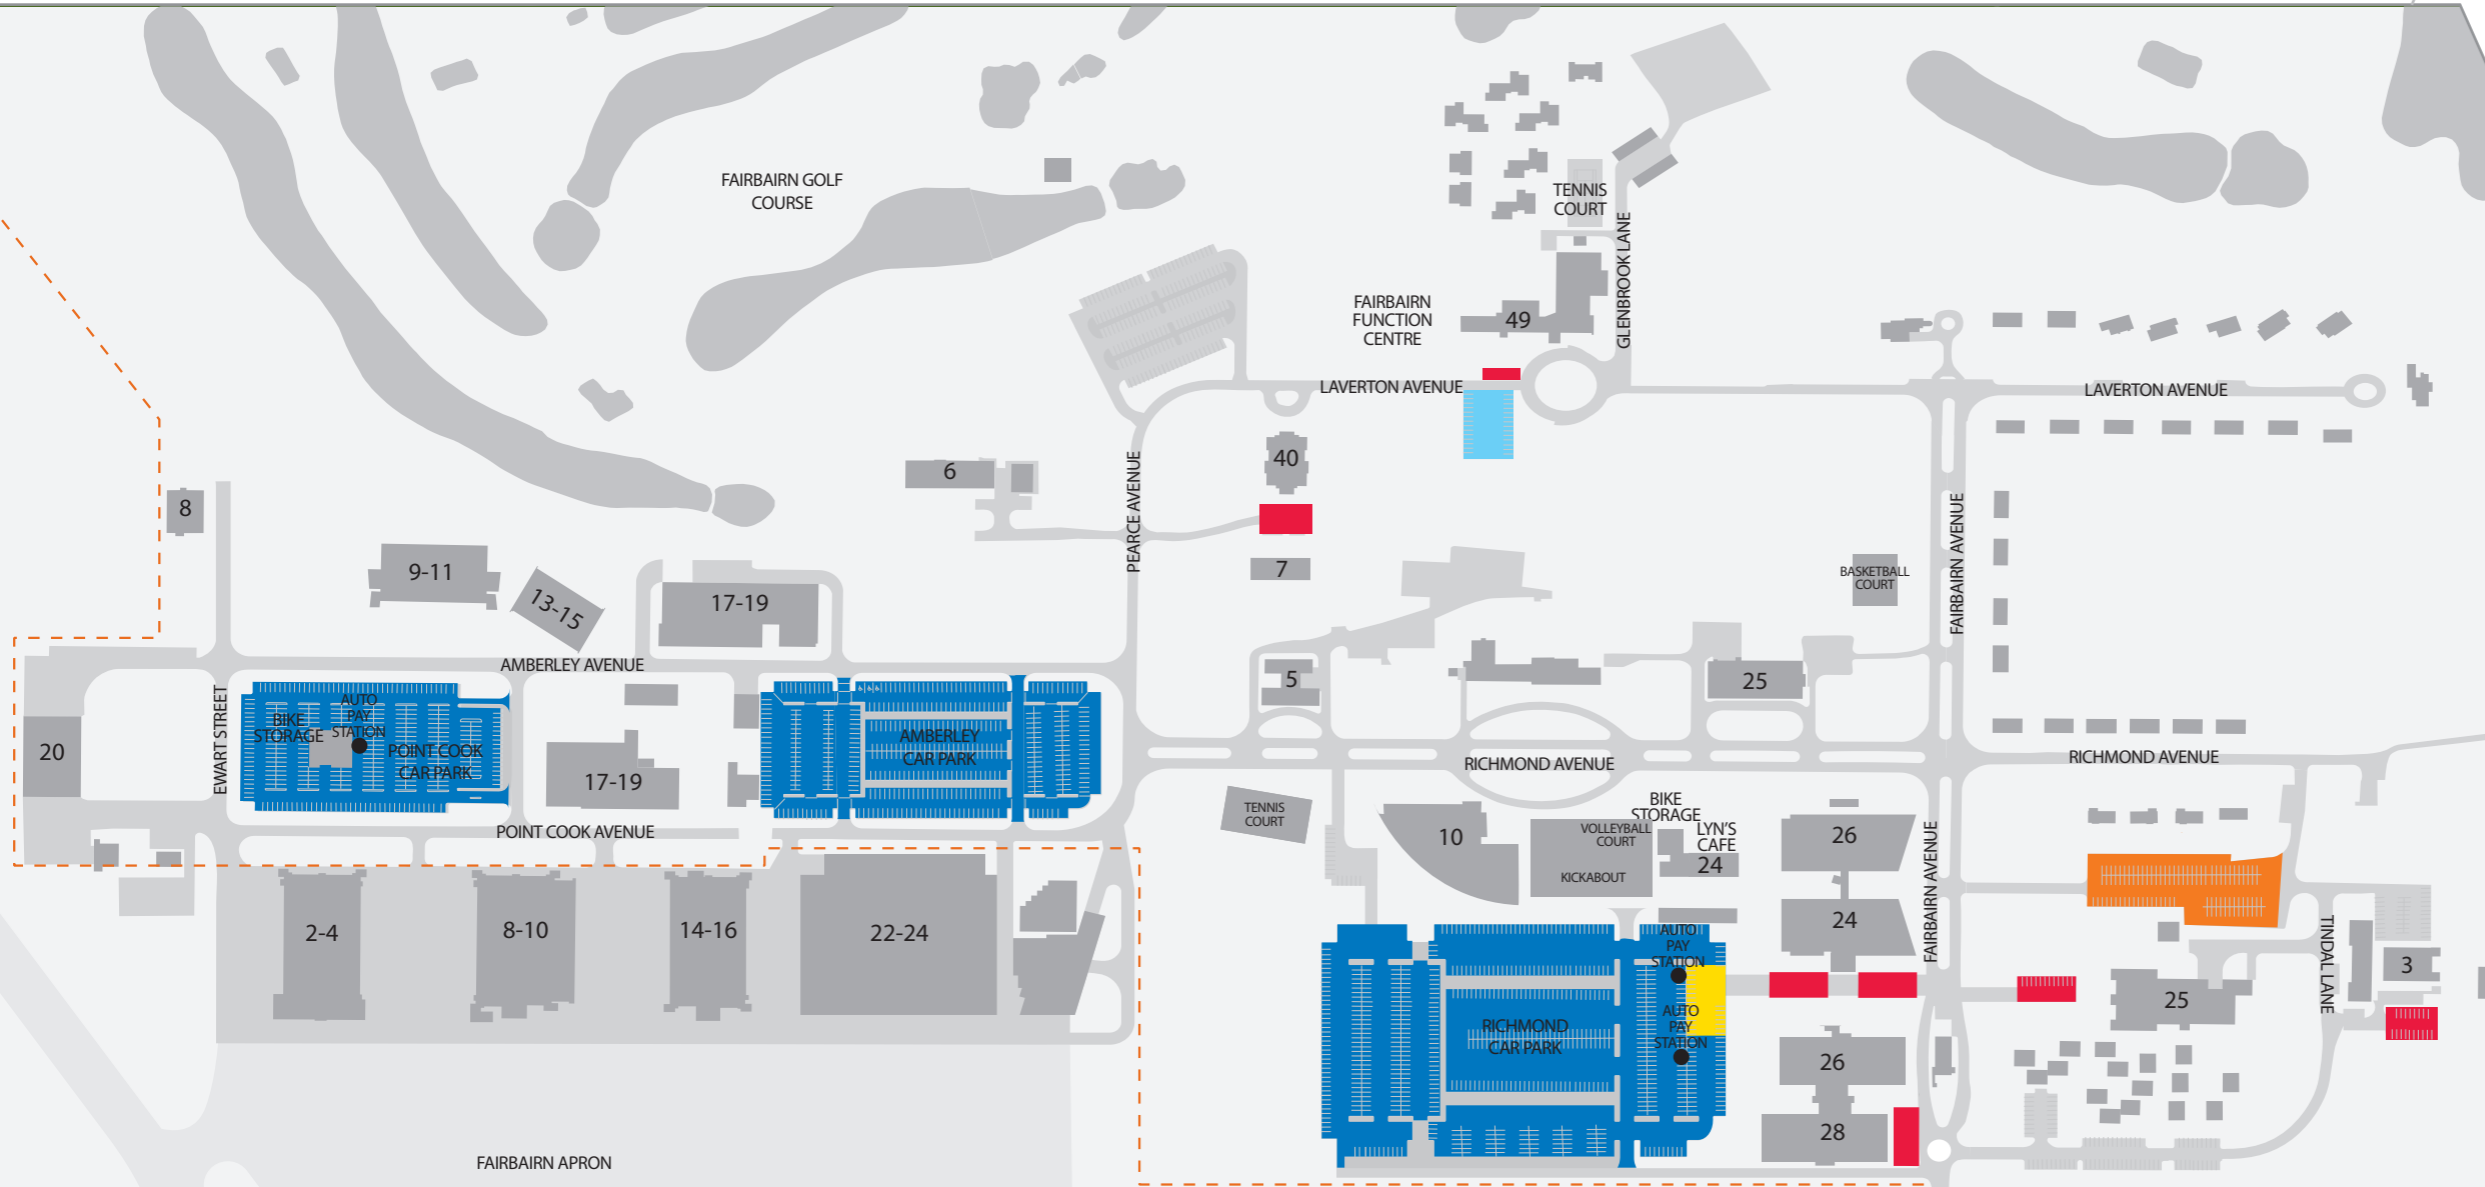

Parking at Fairbairn

LEGEND

- ALLOCATED PARKING ONLY
- MONTHLY PARKING ONLY (NO PAY MACHIINES)
- 1 HOUR PARKING
- VOUCHER PARKING ONLY
- WEEKLY AND DAILY TICKET PARKING, PASS CARD AND TOP UP CARD PARKING

↓ TO PIALIGO AVE